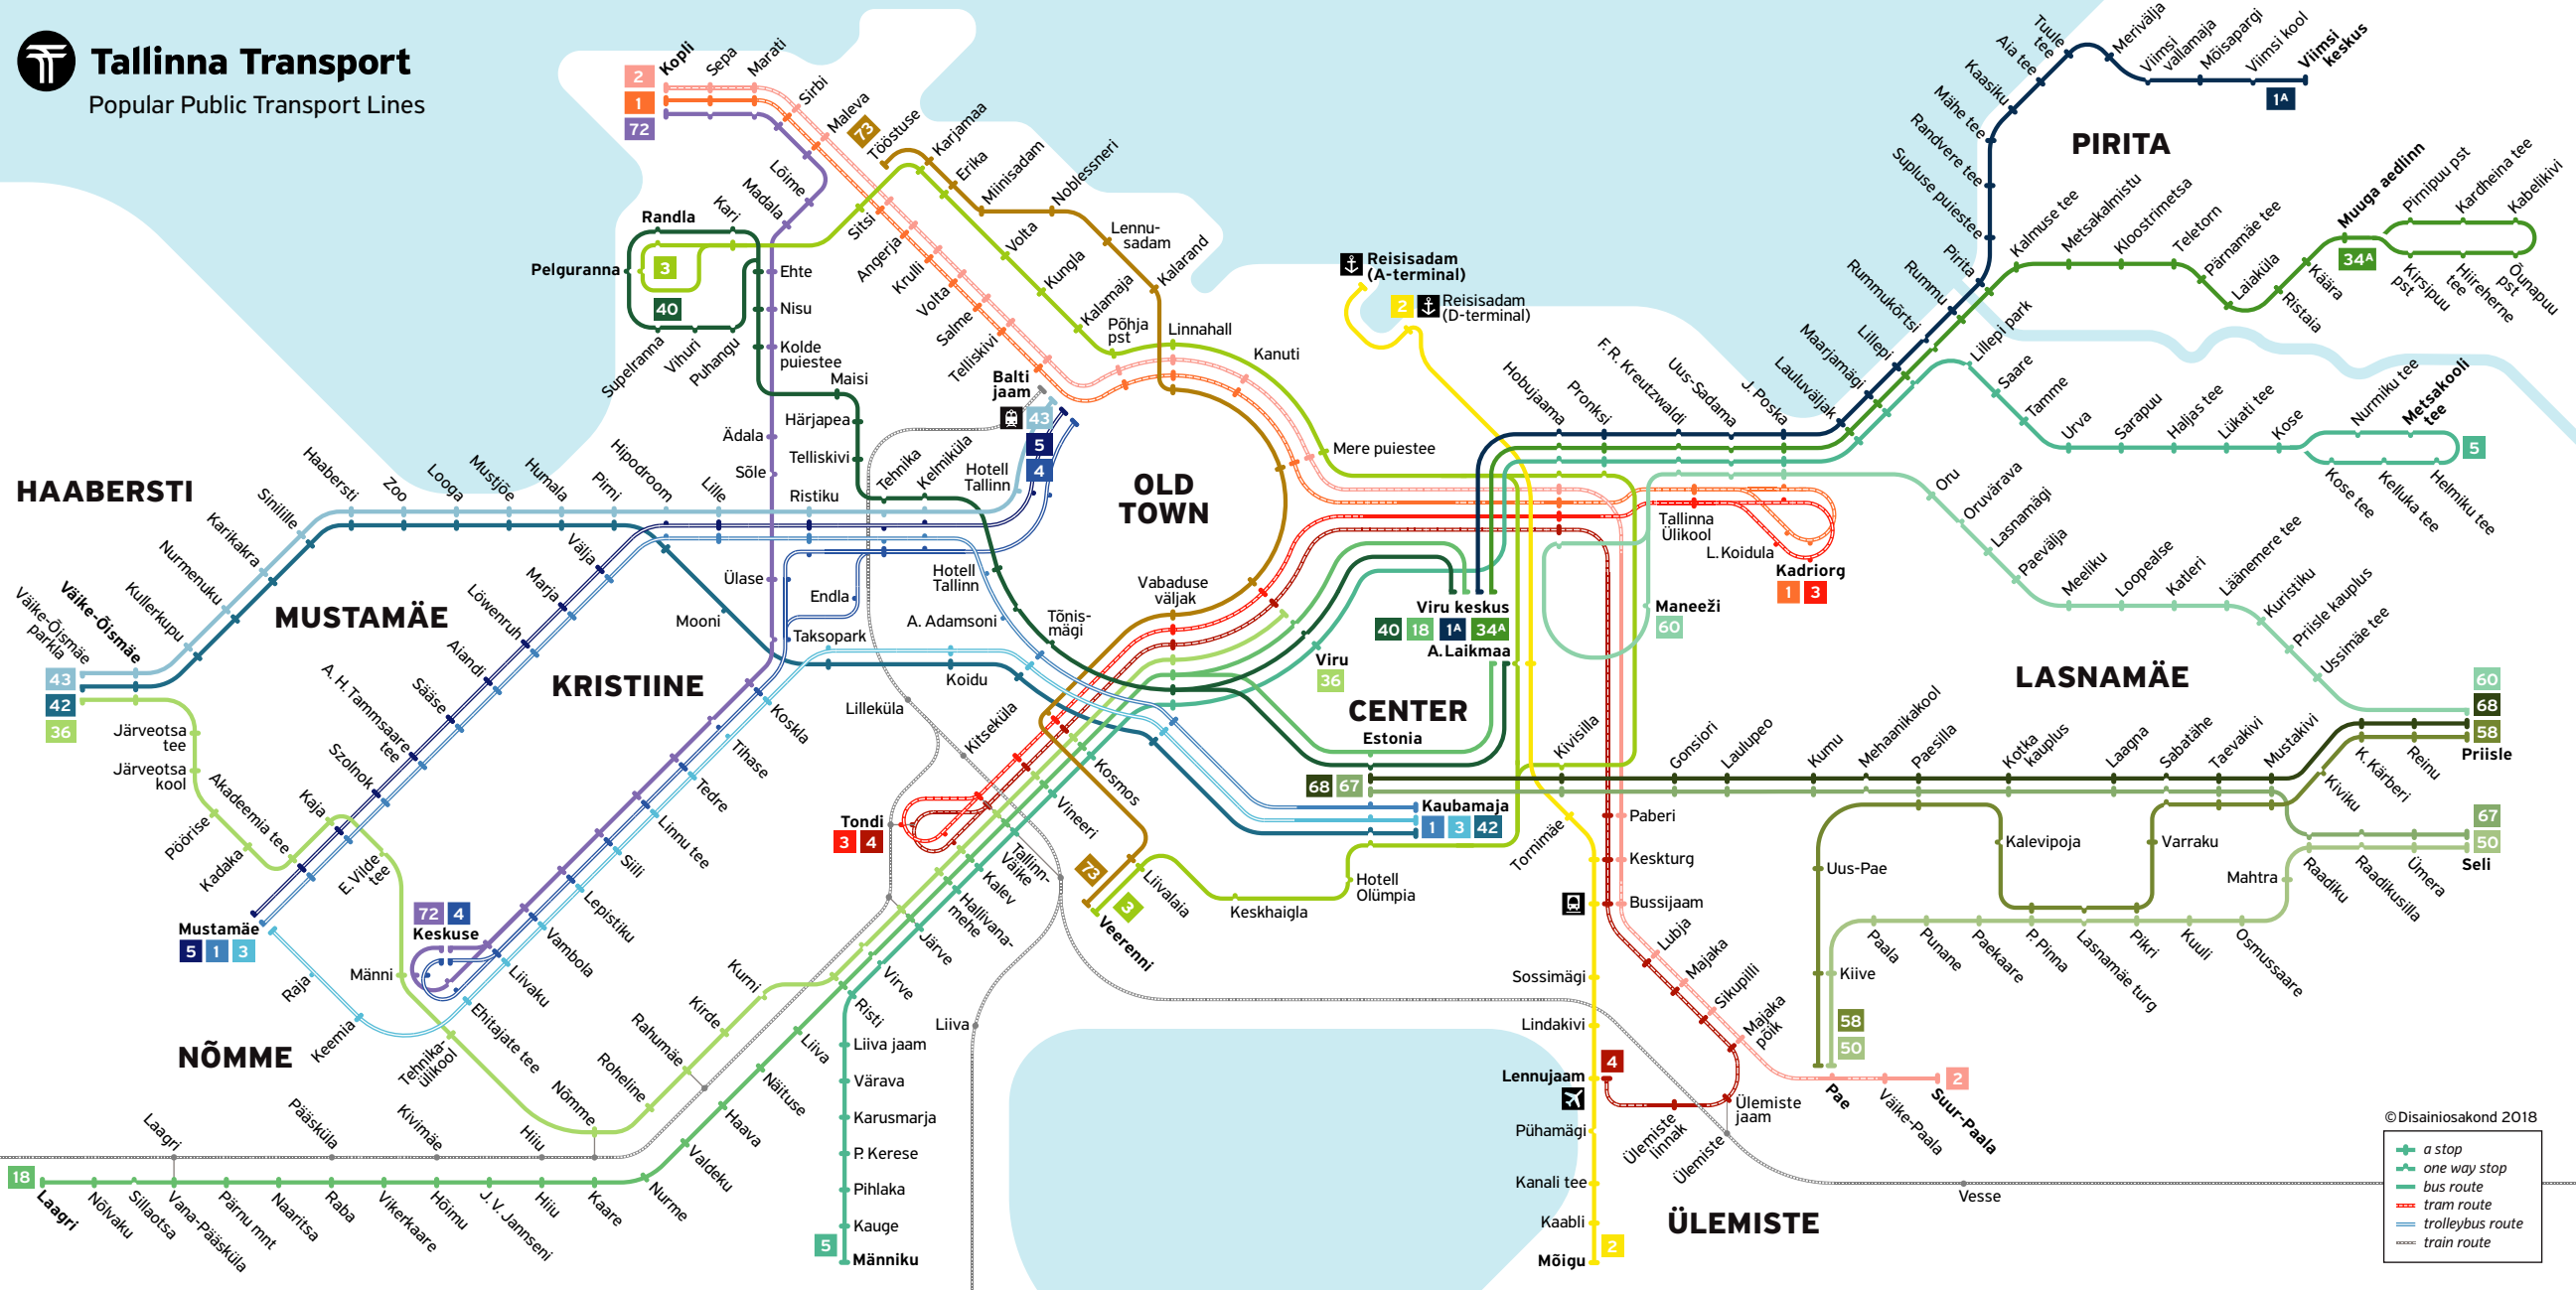

Tallinna Transport

Popular Public Transport Lines

© Disainiosakond 2018

- a stop
- one way stop
- bus route
- tram route
- trolleybus route
- train route